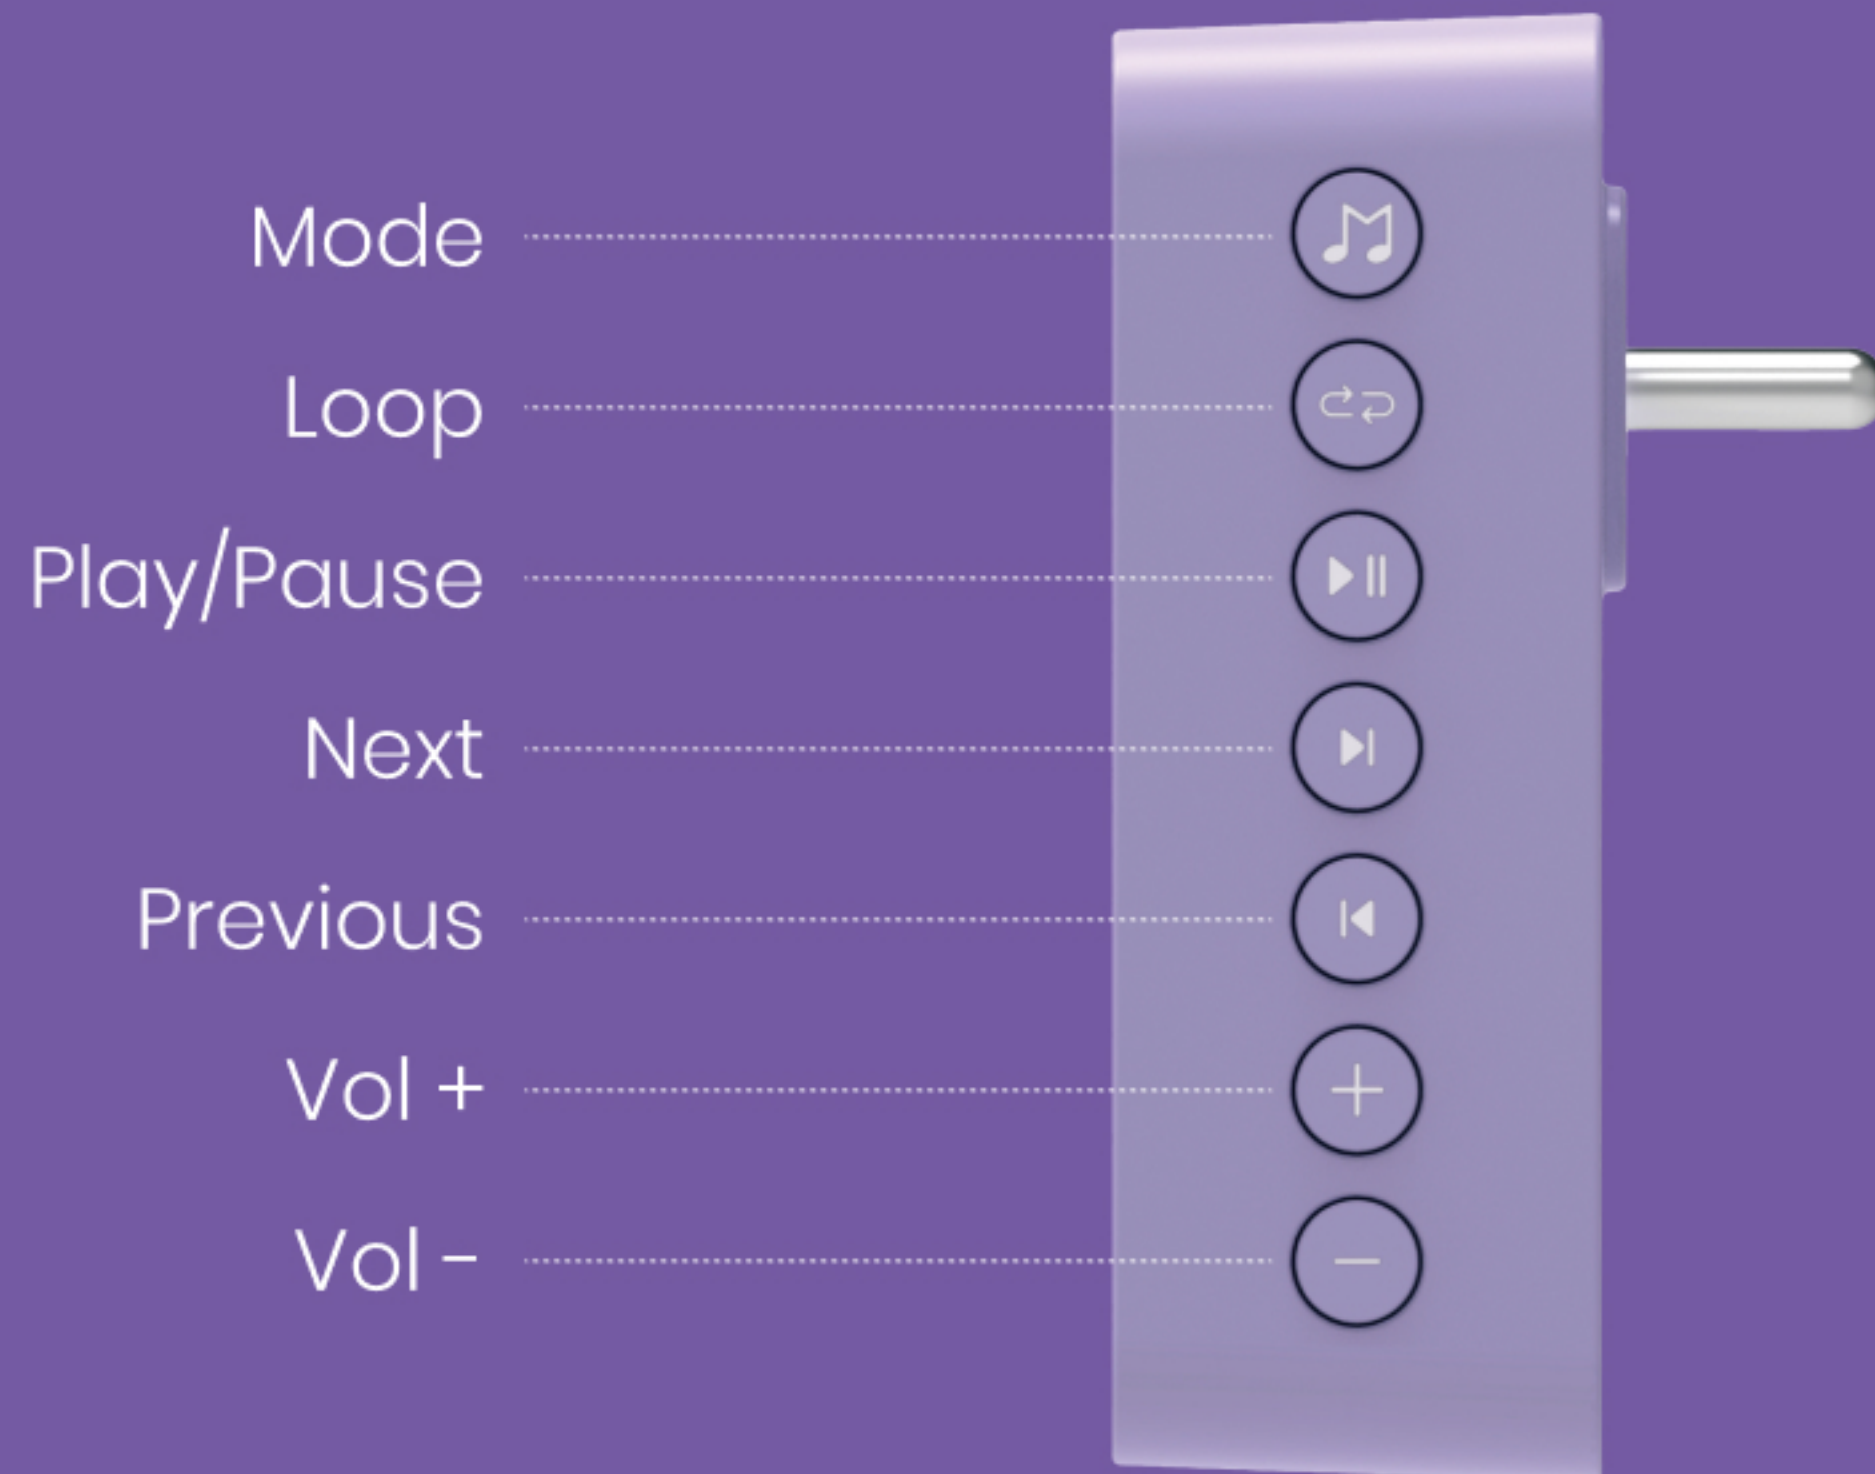

ROOT CHAKRA (396 Hz)
Grounding and stability.

CREATE A POSITIVE ENVIRONMENT AT YOUR HOME

- 🌸 Rejuvenate your mind and soul
- 🌸 A pathway to achieve inner peace
- 🌸 Focused and pure energy during yoga and meditation
- 🌸 Create an environment full of positive energy

PLUG IT ANYWHERE, USE IT EVERYWHERE

16 PRE-LOADED TRACKS | BLUETOOTH

EASY TO USE

24 Hours
playtime

No Battery
required

No Internet
required

Bluetooth

Dimensions : (W) 6cm X (H) 9cm X (D) 4.7cm (With Pin)